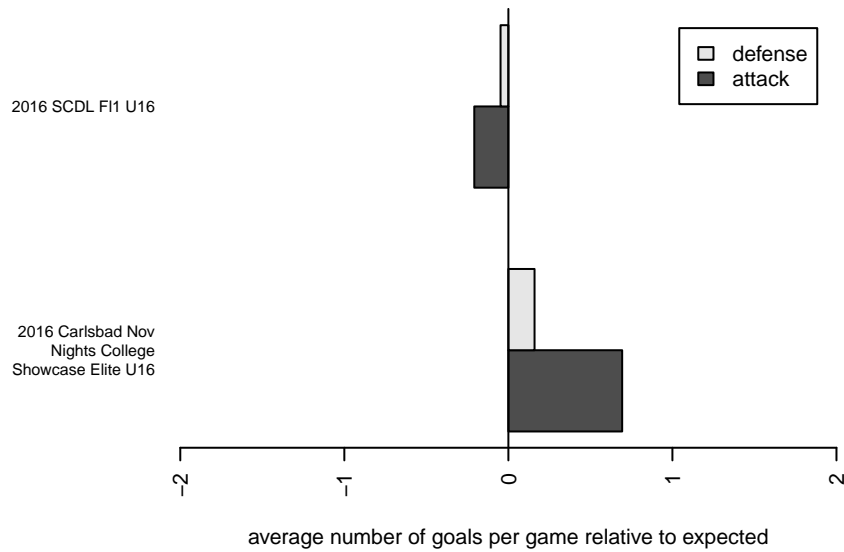

# DMCV Sharks G01

alt names used:

Venues played:

, CAS  
G01 total strength=1911  
attack=51.23 defense=43.26  
fall league = SCDL FI1 U16  
notes= Crawford 2016

2016 SCDL FI1 U16  
2016 Carlsbad Nov Nights College Showcase E

**DMCV Sharks G01**  
Dots are actual minus expected GF (blue circles) and GA (red triangles).  
Blue line is smoothed change in attack strength. Red is smoothed change in defense strength.

**attack and defense variance (black dot)  
relative to other teams  
and top 10 in region**

**attack and defense rating  
relative to others at age  
and all opponents in last 13 months**

**attack and defense rating  
relative to others at age  
and all opponents in last 13 months**

**Performance relative to 13 month average**

**Performance relative to 13 month average**

Distribution of opponents  
 Red = Lose zone, Blue = Win zone, Green = Even  
 Black line separates win/lose zones

lot. A=Neither has attack advantage, B=Opponent has both attack and defense advantage, C=Opponent has both attack and defense disadvantage, D=Both have